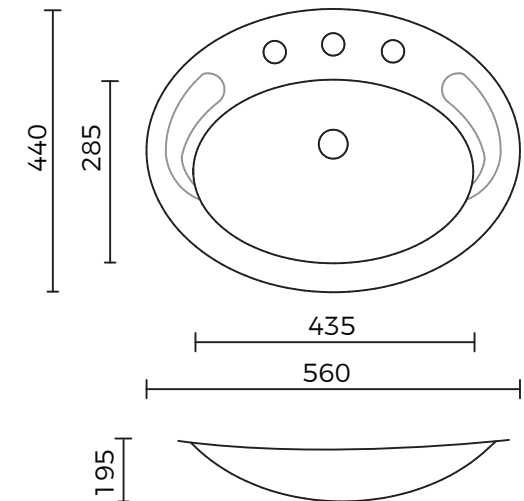

SPEC PACK EI TRADE COLLECTION

SPEC SHEET

EI TRADE 3TH OVAL DROP IN BASIN

PRODUCT CODE:

75116B

FEATURES:

- / 5.8L capacity
- / Complete with chrome overflow
- / Available with 1 or 3 tapholes variations
- / Gloss white china basin

OVERALL DIMENSIONS:

560 L x 440 W x 195mm D

VARIATIONS:

1 tap hole	75115B
1 tap hole, plug & waste	75032
1 tap hole, pop up waste	75033
3 tap hole, plug & waste	75034
3 tap hole, pop up waste	75035

WARRANTY:

5 years on bowl

Disclaimer: All measurement are in millimetres and are solely for reference purposes. Colours have been reproduced with as much accuracy as possible. Any changes resulting from technical advance of design or colour may be made without prior notice. Tapware, accessories and appliances are for illustration purposes only. Further information on warranties is available at www.everhard.com.au