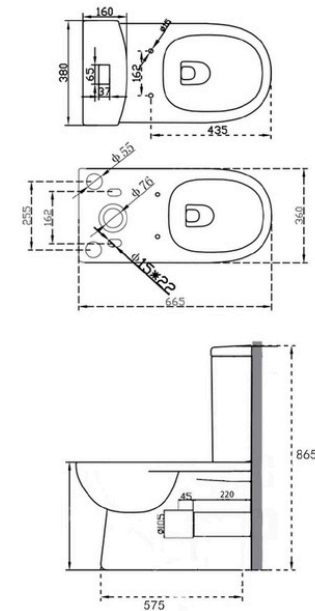

SPEC PACK BATHROOM COLLECTION

SPEC SHEET

Classic Back to wall, Box Rim Toilet, P-trap

PRODUCT CODE:

- 75C0010A Toilet Suite, Box Rim, Back to Wall
- 75C0010B Toilet Suite, Box Rim, Back to Wall, S-trap set out 80-150mm
- 75C0010C Toilet Suite, Box Rim, Back to Wall, S-trap set out 150-210mm

FEATURES:

- Full vitreous China suite Boxed rim flush wall faced pan
- Soft closing & quick release seat
- Polypropylene seat and lid,
- Chrome dual flush button
- Universal inlet Bottom & Back options
- WELS 4 star rated, 4.6/3.1/3.4L
- S-trap set out, 80mm-150mm, 150mm-210mm available
- AS/NZS 2887:1993 Plastic waste fittings
- AS/NZS 1172:2014 Sanitary plumbing products Water closet pans
- AS/NZS 6400:2016 Water efficient products
- AS/NZS 1976:1992 Virtuuous China used in sanitary appliances

OVERALL DIMENSIONS:

575 W x 865 H

WEIGHT: 59.5KG

WARRANTY:

5 years on vitreous china
1 year on fittings & seals
1 year on parts and labour

Disclaimer: All measurement are in millimetres and are solely for reference purposes. Colours have been reproduced with as much accuracy as possible. Any changes resulting from technical advance of design or colour may be made without prior notice. Tapware, accessories and appliances are for illustration purposes only. Further information on warranties is available at www.everhard.com.au