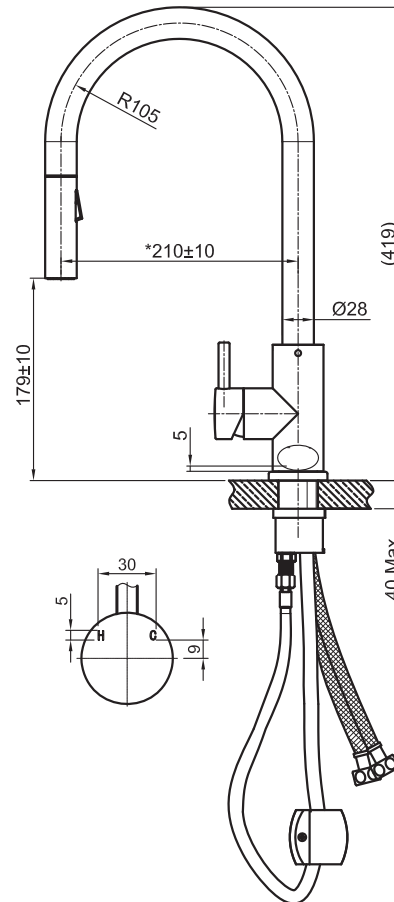

TAPWARE COLLECTION

PRODUCT DRAWING