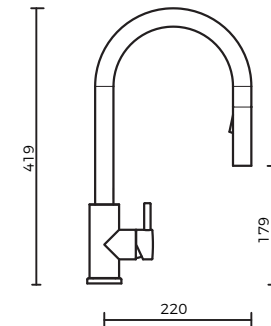

Excellence

SPEC PACK TAPWARE COLLECTION

SPEC SHEET

EXCELLENCE GOOSENECK SS MIXER

PRODUCT CODE:

78E0001

FEATURES:

- / 304 Stainless steel with brushed finish
- / 360 degree swivel spout
- / Pull out function with two spray head pattern
- / Short pin stainless steel handle for easy use
- / WELS 5 star 5.5L min flow rate
- / Watermark AS/NZS 3178

OVERALL DIMENSIONS:

220 W x 419mm H

WARRANTY:

Excellence Body - 15 years
Excellence Cartridge - 5 years
Aerator - 1 year
Parts & Labor - 1 year

Disclaimer: All measurement are in millimetres and are solely for reference purposes. Colours have been reproduced with as much accuracy as possible. Any changes resulting from technical advance of design or colour may be made without prior notice. Tapware, accessories and appliances are for illustration purposes only. Further information on warranties is available at www.everhard.com.au