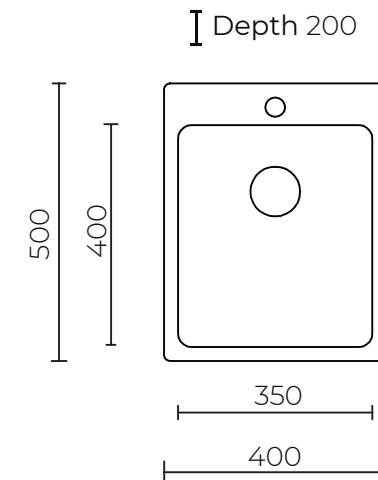

SPEC PACK KITCHEN COLLECTION

SPEC SHEET

NUGLEAM EDGE 1TH SINGLE BOWL

PRODUCT CODE:

73N0004

FEATURES:

- / 304 Stainless Steel Bowl
- / 28L Capacity
- / 90mm basket waste
- / Top mount or Undermount Installation
- / R25 internal corners

OVERALL DIMENSIONS:

400 L x 500 W x 200mm D

WARRANTY:

25 years

Disclaimer: All measurement are in millimetres and are solely for reference purposes. Colours have been reproduced with as much accuracy as possible. Any changes resulting from technical advance of design or colour may be made without prior notice. Tapware, accessories and appliances are for illustration purposes only. Further information on warranties is available at www.everhard.com.au