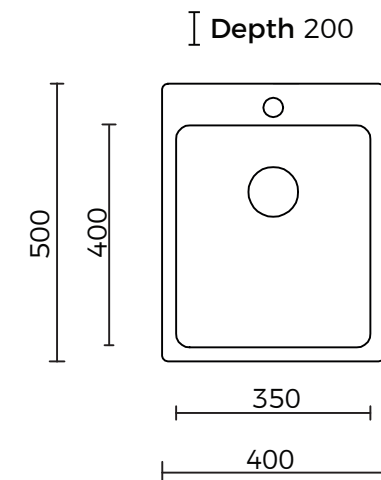

SPEC PACK KITCHEN COLLECTION

SPEC SHEET

NUGLEAM EDGE 1TH SINGLE BOWL

PRODUCT CODE:

73N0004

FEATURES:

- / 304 Stainless Steel Bowl
- / 28L Capacity
- / 90mm basket waste
- / Top mount or Undermount Installation
- / R25 internal corners

OVERALL DIMENSIONS:

400 L x 500 W x 200mm D

WARRANTY:

25 years

Disclaimer: All measurement are in millimetres and are solely for reference purposes. Colours have been reproduced with as much accuracy as possible. Any changes resulting from technical advance of design or colour may be made without prior notice. Tapware, accessories and appliances are for illustration purposes only. Further information on warranties is available at www.everhard.com.au