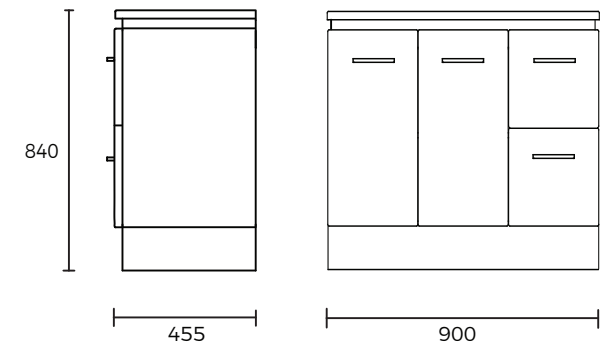

SPEC PACK BATHROOM COLLECTION

SPEC SHEET

CLASSIC 900 RH THIN TOP VANITY

PRODUCT CODE:

75456

FEATURES:

- / 15mm vitreous china top with overflow, 1TH
- / High gloss white cabinet made from moisture resistant E1 HMR board
- / Floor mounted only
- / Soft close doors with chrome handles
- / Adjustable shelf
- / Two drawers, left or right hand options

OVERALL DIMENSIONS:

900 W x 840 H x 455mm D

PRODUCT VARIATIONS:

- 75458 | Classic 900 LH Thin Top Vanity
- 75457 | Classic 900 LH Thick Top Vanity*
- 75462 | Classic 900 RH Thick Top Vanity*

*Height is 905mm for these units

WARRANTY:

5 years

Disclaimer: All measurement are in millimetres and are solely for reference purposes. Colours have been reproduced with as much accuracy as possible. Any changes resulting from technical advance of design or colour may be made without prior notice. Tapware, accessories and appliances are for illustration purposes only. Further information on warranties is available at www.everhard.com.au