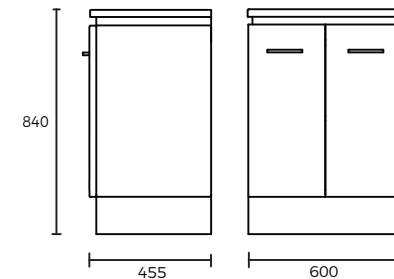

### OVERALL DIMENSIONS:

600 W x 840 H x 455mm D