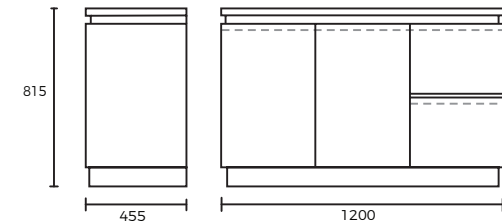

SPEC PACK BATHROOM COLLECTION

SPEC SHEET

NUGLEAM 1200 THIN TOP VANITY

PRODUCT CODE:

77073

FEATURES:

- / 15mm vitreous china top with overflow, 1TH
- / High gloss white cabinet made from moisture resistant E1 HMR board
- / Can be wall mounted
- / Finger pull doors & soft close drawers
- / Adjustable shelf

OVERALL DIMENSIONS:

1200 W x 815 H x 455mm D

WARRANTY:

5 year replacement only

1 year replacement warranty on plug and waste

Disclaimer: All measurement are in millimetres and are solely for reference purposes. Colours have been reproduced with as much accuracy as possible. Any changes resulting from technical advance of design or colour may be made without prior notice. Tapware, accessories and appliances are for illustration purposes only. Further information on warranties is available at www.everhard.com.au