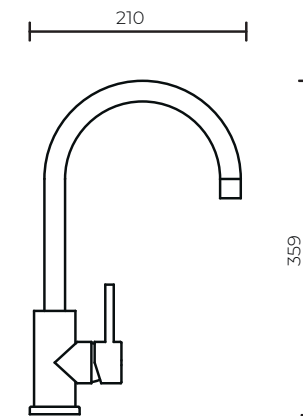

### CLASSIC GOOSENECK MIXER

**PRODUCT CODE:** 71437

**FEATURES:**

- / Swiss Manufactured Aerator
- / 5 Star WELS rating
- / 100% Lead-Free
- / AS/NZS 3718:2005 Water Supply - Tapware
- / AS/NZS 5200:2008 Plumbing and drainage products - Flow controllers for use with heated or cold water systems
- / AS/NZS 3688:2016 Metallic fittings water and gas systems
- / AS/NZS 6400:2016 Water efficient products
- / Flowrate: 5/L per minute

**OVERALL DIMENSIONS:**

359 H x 208mm L

**WARRANTY:**

- Cartridge: 5 years
- Body: 15 years
- Parts & Labor: 1 year

Disclaimer: All measurement are in millimetres and are solely for reference purposes. Colours have been reproduced with as much accuracy as possible. Any changes resulting from technical advance of design or colour may be made without prior notice. Tapware, accessories and appliances are for illustration purposes only. Further information on warranties is available at [www.everhard.com.au](http://www.everhard.com.au)